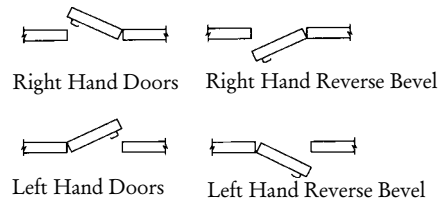

..... INSTALLATION KIT

138

- All-in-one boring jig
- Quick boring system
- Trouble-free setup

| Catalog # |
|-----------|
| 138 |

DOOR HANDING

You must specify the handing of your door. Lock is not field reversible. Look at the door in its closed position from the exterior (pushbutton side), and use the corresponding diagram.