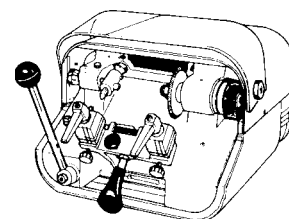

BRAVO II

Remarkable speed and accuracy in a superbly crafted machine. Cuts single sided keys in as little as five seconds! The vise jaws are engineered to grip even the most troublesome double-sided auto keys. Loaded with features every user will appreciate.