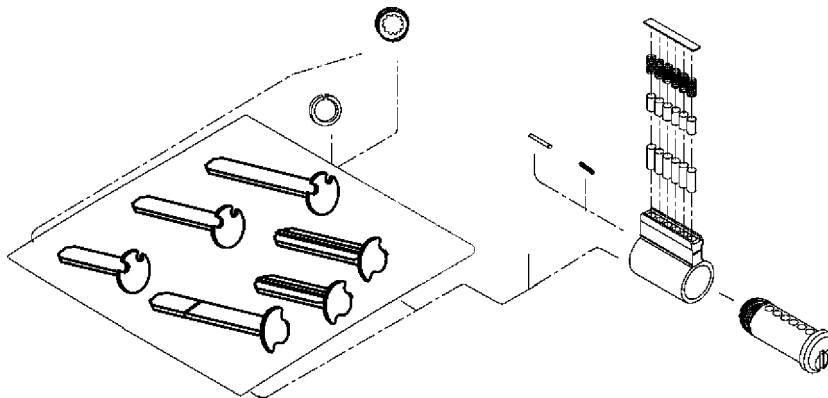

**DUMMY RIM
TURNKNOB CYLINDERS
UNIVERSAL REPLACEMENT CYLINDERS**

DUMMY RIM

7010

- Finishes available: Bright Brass, Antique Brass, Oil Rubbed Bronze, Satin Bronze, Satin Chrome

Catalog #	Description	Length	Finish
7010	Dummy Rim	1 1/8"	See Above

TURNKNOB CYLINDERS

**7161,
7181,
7201**

- Finishes available: Bright Brass, Antique Brass, Oil Rubbed Bronze, Satin Bronze, Satin Chrome

Catalog #	Cylinder Length
7161	1" <i>Available with Cams found on page 3</i>
7181	1 1/8" <i>Available with Cams found on page 3</i>
7201	1 1/4" <i>Available with Cams found on page 3</i>

**UNIVERSAL KNOB/LEVER LOCKSETS
PLUS ARROW & SCHLAGE DEADBOLTS**

15995

- Operates most Grade 1 & 2 knob cylinder locksets and leversets
- Arrow D, E, F, K, Schlage B100, B200, H Series deadlock
- Screw cap retainer
- Solid brass

Catalog #	Application	Drilled/Pinned	Finish
15995	Arrow, Schlage	6/5	Satin Brass, Satin Chrome

Smallwood Lock Supply

1830 Minnesota Avenue • Kansas City, KS 66102

Local

www.smallwoodlock.com

Toll-Free

913-371-5787
Fax: 913-371-3201

ILC 2

888-881-4245
Fax: 888-881-4248