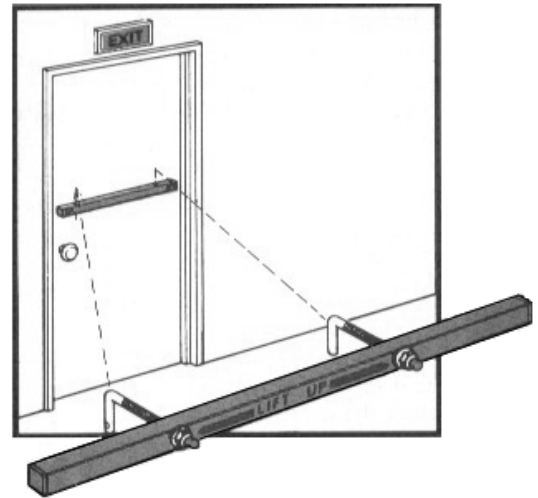

**STEEL SECURITY BAR**

"Electronic Warning systems are not as effective in preventing burglaries when used without a strong physical barrier."

A strong, physical deterrent is the best way to prevent today's criminals from breaking in. Modern criminals are fast and efficient and often require no longer than three minutes to complete their burglary. This means electronic alarm systems are not as effective when used without a strong physical deterrent.

Exit's heavy-duty security bar is ideal for many commercial exits regardless of door size. The exit bar is designed for single or double doors, in swinging or out-swinging functions. This bar features a unique, patented, hook-on-lift-off operation that is easy to use and emergency sensitive. Use of a padlock is optional to secure the bar in bolted or unbolted positions. (Comply with local building codes).

- Easy installation, no door or door frame preparation is required
- Easy operation on a daily basis
- 1 year warranty
- Major parts manufactured of 16-gauge square steel tubing (1" and 1¼")
- "L" bolts are 6½" with zinc chromate finish
- The bar(s) are finished with gray electrostatic powder epoxy baked on to a semi-gloss finish
- Graphics silk-screened of red epoxy
- Finishes test-proven protection against corrosion, including salt corrosion