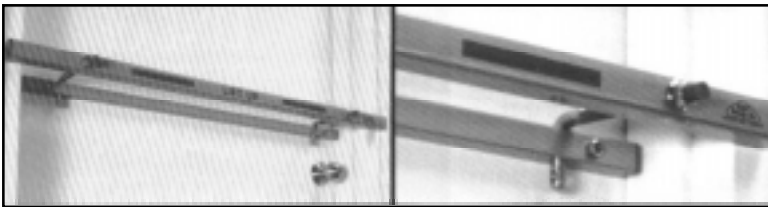

**STEEL SECURITY BAR**

"Electronic Warning systems are not as effective in preventing burglaries when used without a strong physical barrier."

A strong, physical deterrent is the best way to prevent today's criminals from breaking in. Modern criminals are fast and efficient and often require no longer than three minutes to complete their burglary. This means electronic alarm systems are not as effective when used without a strong physical deterrent.

Exit's heavy-duty security bar is ideal for many commercial exits regardless of door size. The exit bar is designed for single or double doors, in swinging or out-swinging functions. This bar features a unique, patented, hook-on-lift-off operation that is easy to use and emergency sensitive. Use of a padlock is optional to secure the bar in bolted or unbolted positions. (Comply with local building codes).

- Easy installation, no door or door frame preparation is required
- Easy operation on a daily basis
- 1 year warranty
- Major parts manufactured of 16-gauge square steel tubing (1" and 1¼")
- "L" bolts are 6½" with zinc chromate finish
- The bar(s) are finished with gray electrostatic powder epoxy baked on to a semi-gloss finish
- Graphics silk-screened of red epoxy
- Finishes test-proven protection against corrosion, including salt corrosion